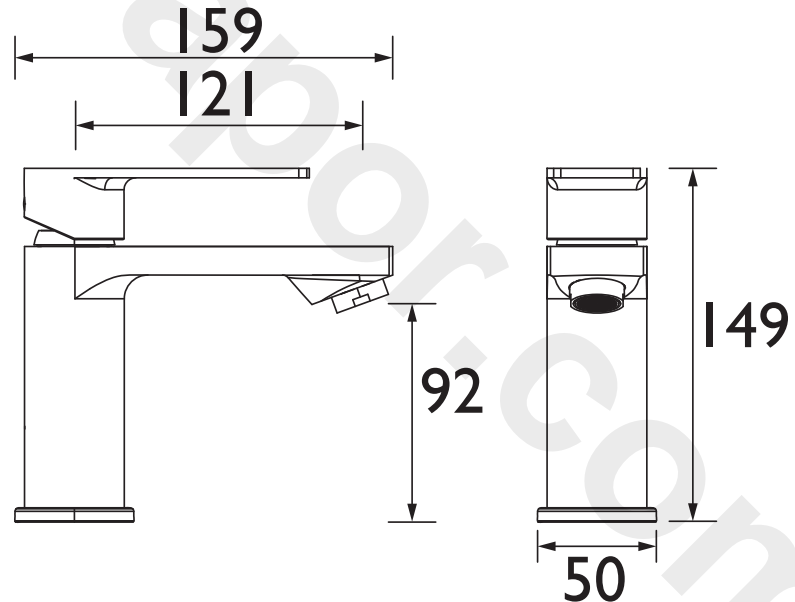

SOH BASNW C

SOHO Tap Range Soho Basin Mixer without Waste Chrome

Features:

- Long life ceramic cartridge for added durability and ease of use
- Metal fixing nut for added durability
- Flexible tails included
- Supplied with 5 litre per minute flow limiting aerator to reduce water consumption and increase water efficiency

Product Certifications:

WRAS Cert. Number: 1812904
WRAS Expiry Date: 31/12/2023

For more products, visit our website:
<http://www.bristan.com>

Specification

Product Type:	Bathroom Taps
Main Construction Material:	Brass
Mount Type:	Deck Mounted
Handle Type:	Lever Handle
Connection Inlet:	1/2" BSP Female
Connection Outlet:	M24 5lpm Flow Limiter
Number of Tap Holes:	1
Valve/Cartridge Type:	30mm Single Lever Cartridge
Plumbing System Requirements:	Suitable for all plumbing systems
Minimum Dynamic Pressure (bar):	0.2 bar
Maximum Dynamic Pressure (bar):	5.0 bar
Maximum Hot Water Temperature °C:	65°C
Maximum Static Pressure (bar):	10 bar
Flow Type:	Single Flow
Isolation Included:	No

Dimensions (measurements in mm)

Flow Rates (l/min)

System Pressure (bar)	0.2	0.5	1	2	3	5
SOH BASNW C (mixed)	5	5	5	5	5	5

TECHNICAL DATA SHEET

BRISTAN

D8